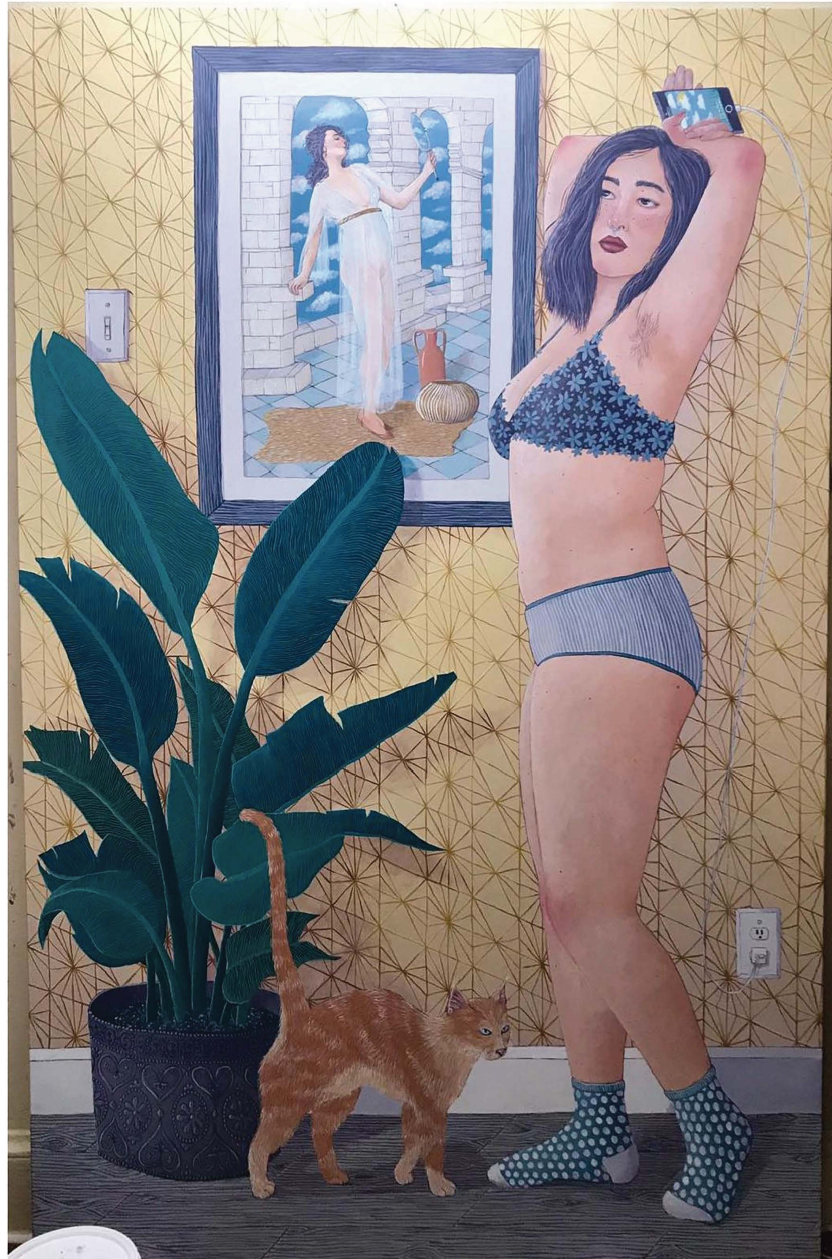

2019

Acrylic, felt, fiberfill, glitter, spandex, string, wire and vinyl

28 x 14 x 23 cm

AB0329

Hein Koh

Lime Disease

2019

Acrylic, felt, fiberfill, glitter, spandex, string, wire and vinyl

28 x 14 x 23 cm

AB0332

Shona McAndrew

Sanae

2019

Acrylic on canvas

183 x 122 cm

AB0335