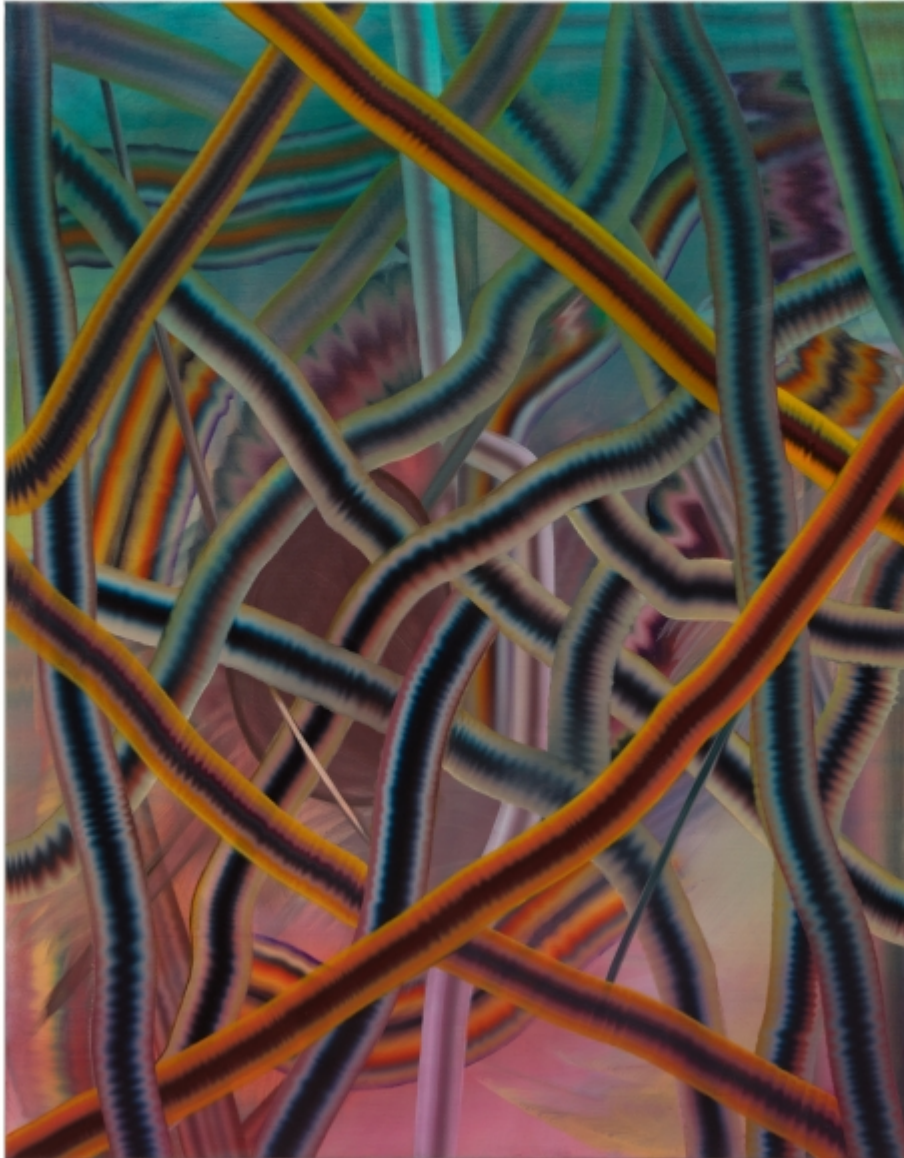

ALLOUCHE BENIAS

Kanari 1 Kolonaki
10671 Athens
Greece

allouchebenias.com
+30 210 33 89 111

CLINTON KING

Soft Ghosting
2020
Oil on linen
163 x 127 cm